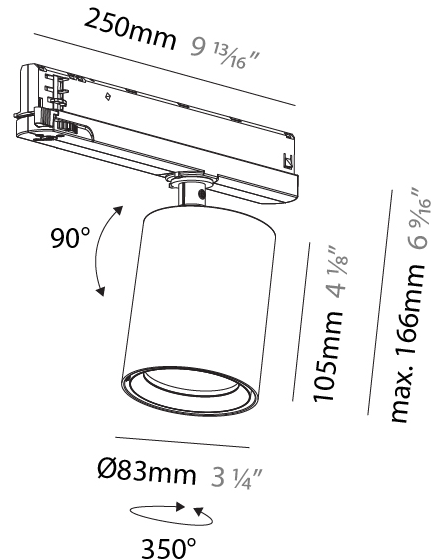

GENERAL

Series: Centriq
Subseries: Centriq In
Brand: Prolicht
Division: Architectural
Mounting Type: Track
Mounting Location: Ceiling
Subcategory: Spots

PHYSICAL

Shape: Cylinder
Diameter (mm): 83
Diameter (in): 3 1/4
Length (mm): 250
Length (in): 9 13/16
Height (mm): 166
Height (in): 6 9/16
Light Distribution: Adjustable / Direct
Weight (kg): 0.87
Fixture Finish: SSR / BKV / CWI / CRY / HAB / UFT / ITA / RUA / FTG / MYG / LOD / PUS / FRO / FUP / KIA / POP / BLS / SPG / MEY / GOH / GUM / CHC / COM / ABZ / JAG / OBR / MOS / ROR
Holder Finish: WHI / BLK
Accent Finish: SSR / BKV / CWI / CRY / HAB / LAG / UFT / ITA / RUA / RUR / MIC / FTG / MYG / TWT / LOD / PUS / FRO / FUP / KIA / POP / BLS / SPG / MEY / GOH / GUM / CHC / COM / ABZ / JAG
Fixture Material: Aluminum

ELECTRICAL

Lamp Type: LED (Zhaga Standard)
Input Wattage (W): 36.2
Total Output Wattage (W): 32.7
Dimming: Non-Dimmable / 0-10V Dimming
Driver Included: Yes
Driver Location: Integrated
Driver Type: Constant Current - 120Vac
Driver Class: Class 2
Input Voltage (V): 120

LED

Number of LEDs: 1
Color Temperature (°K): 2700 / 3000 / 3500 / 4000
Max. Delivered Lumen (lm): 2916 / 3037 / 3166 / 3320
Nominal Lumen (lm): 3471 / 3615 / 3769 / 3952
CRI: >90 CRI
Lamp Life (hrs): 50000

OPTICAL

Reflector: 20 / 32 / 54
Adjustability: Rotational 350°; Tilt 90°

RATINGS AND CERTIFICATIONS

Certified By: CSA Certified to UL and CSA Standards
IP rating: IP20