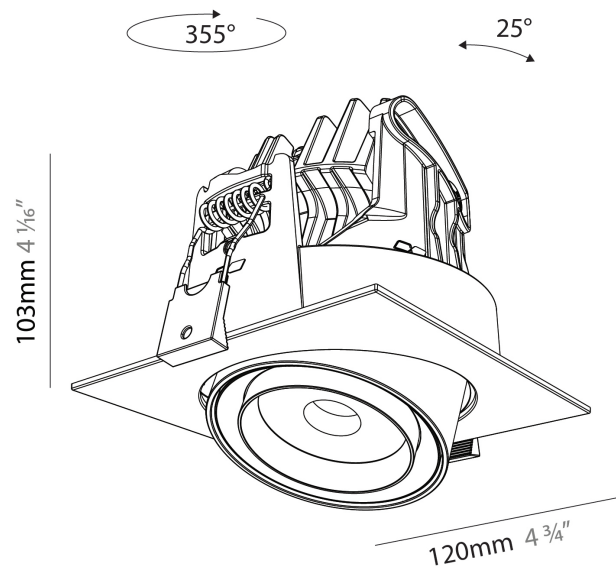

GENERAL

Series: Centriq
Subseries: Centriq Square Flex Adjustable
Brand: Prolicht
Division: Architectural
Mounting Type: Recessed
Mounting Location: Ceiling
Subcategory: Spots

PHYSICAL

Shape: Cylinder
Length (mm): 120
Length (in): 4 3/4
Width (mm): 120
Width (in): 4 3/4
Height (mm): 105
Height (in): 4 1/8
Min. Recessing Depth (mm): 120
Min. Recessing Depth (in): 4 3/4
Light Distribution: Adjustable / Direct
Weight (kg): 0.666
Fixture Finish: SSR / BKV / CWI / CRY / HAB / UFT / ITA / RUA / FTG / MYG / LOD / PUS / FRO / FUP / KIA / POP / BLS / SPG / MEY / GOH / GUM / CHC / COM / ABZ / JAG / OBR / MOS / ROR
Fixture Material: Aluminum
Cut-out Measurements: Dia. 112mm / 4 7/16"

ELECTRICAL

Lamp Type: LED (Zhaga Standard)
Input Wattage (W): 20.5
Total Output Wattage (W): 18.1
Dimming: Tri-Mode (Non-Dimming and Phase Dimming (120Vac only) and 0-10V Dimming)
Driver Included: Yes
Driver Location: Recessed Housing
Driver Type: Constant Current - Universal
Driver Class: Class 2
Housing: ENCP3
Input Voltage (V): 120 - 277
Constant Current (MA): 500

LED

Color Temperature (°K): 2700 / 3000 / 3500 / 4000
Max. Delivered Lumen (lm): 1201 / 1294 / 1346 / 1373
Nominal Lumen (lm): 1668 / 1797 / 1869 / 1907
CRI: >90 CRI
Lamp Life (hrs): 50000

OPTICAL

Beam Angle: 18 - 46
Adjustability: Rotational 350° / Tilt 25°

RATINGS AND CERTIFICATIONS

Certified By: CSA Certified to UL and CSA Standards
IP rating: IP20