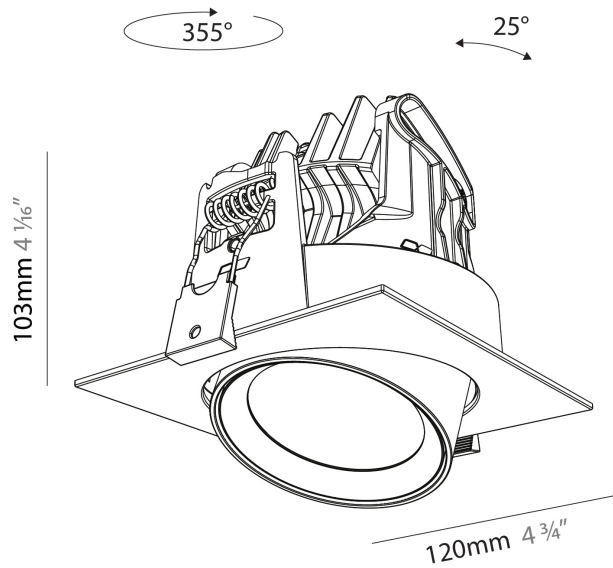

GENERAL

Series: Centriq
Subseries: Centriq Square Adjustable
Brand: Prolicht
Division: Architectural
Mounting Type: Recessed
Mounting Location: Ceiling
Subcategory: Spots

PHYSICAL

Shape: Cylinder
Diameter (mm): 120
Diameter (in): 4 3/4
Length (mm): 120
Length (in): 4 3/4
Height (mm): 105
Height (in): 4 1/8
Min. Recessing Depth (mm): 120
Min. Recessing Depth (in): 4 3/4
Light Distribution: Adjustable / Direct
Weight (kg): 0.665
Diffuser: Lens Pack - No Lens / Opal / Linear Spread Lens / Honeycomb / Spread Lens
Fixture Finish: SSR / BKV / CWI / CRY / HAB / UFT / ITA / RUA / FTG / MYG / LOD / PUS / FRO / FUP / KIA / POP / BLS / SPG / MEY / GOH / GUM / CHC / COM / ABZ / JAG / OBR / MOS / ROR
Fixture Material: Aluminum
Cut-out Measurements: Dia. 112mm / 4 7/16"

ELECTRICAL

Lamp Type: LED (Zhaga Standard)
Input Wattage (W): 27.4
Total Output Wattage (W): 24.6
Dimming: Dali Dimming
Driver Included: No
Driver Location: Remote
Driver Type: Constant Current - Universal
Driver Class: Class 2
Input Voltage (V): 120 - 277
Constant Current (MA): 700

LED

Color Temperature (°K): 2700-6500 Tunable White
Max. Delivered Lumen (lm): 2058 - 2329
Nominal Lumen (lm): 2497 - 2827
CRI: >90 CRI
Lamp Life (hrs): 50000

OPTICAL

Reflector°: 24 / 34 / 54
Adjustability: Rotational 350° / Tilt 25°

RATINGS AND CERTIFICATIONS

Certified By: CSA Certified to UL and CSA Standards
IP rating: IP20