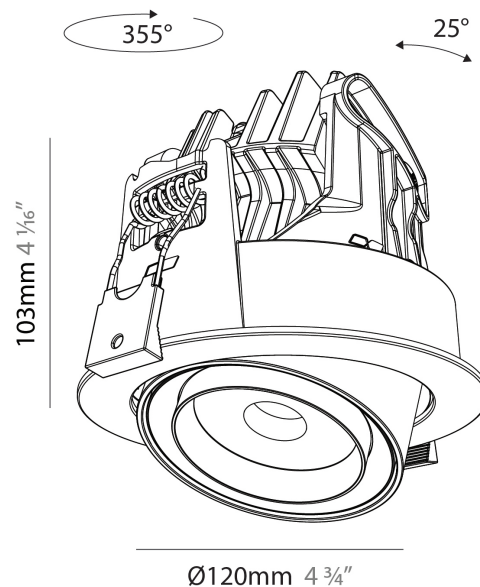

GENERAL

Series: Centriq
Subseries: Centriq Round Flex Adjustable
Brand: Prolicht
Division: Architectural
Mounting Type: Recessed
Mounting Location: Ceiling
Subcategory: Spots

PHYSICAL

Shape: Cylinder
Diameter (mm): 120
Diameter (in): 4 ¾
Height (mm): 103
Height (in): 4 1/16
Min. Recessing Depth (mm): 120
Min. Recessing Depth (in): 4 ¾
Light Distribution: Adjustable / Direct
Weight (kg): 0.666
Fixture Finish: SSR / BKV / CWI / CRY / HAB / UFT / ITA / RUA / FTG / MYG / LOD / PUS / FRO / FUP / KIA / POP / BLS / SPG / MEY / GOH / GUM / CHC / COM / ABZ / JAG / OBR / MOS / ROR
Fixture Material: Aluminum
Cut-out Measurements: Dia. 112mm / 4 7/16"

ELECTRICAL

Lamp Type: LED (Zhaga Standard)
Input Wattage (W): 8.2
Total Output Wattage (W): 7.3
Dimming: Dali Dimming
Driver Included: No
Driver Location: Remote
Driver Type: Constant Current - Universal
Driver Class: Class 2
Input Voltage (V): 120 - 277
Constant Current (MA): 200

LED

Color Temperature (°K): 2700-6500 Tunable White
Max. Delivered Lumen (lm): 391 - 451
Nominal Lumen (lm): 576 - 664
CRI: >90 CRI
Lamp Life (hrs): 50000

OPTICAL

Beam Angle: 14 - 46
Adjustability: Rotational 350° / Tilt 25°

RATINGS AND CERTIFICATIONS

Certified By: CSA Certified to UL and CSA Standards
IP rating: IP20