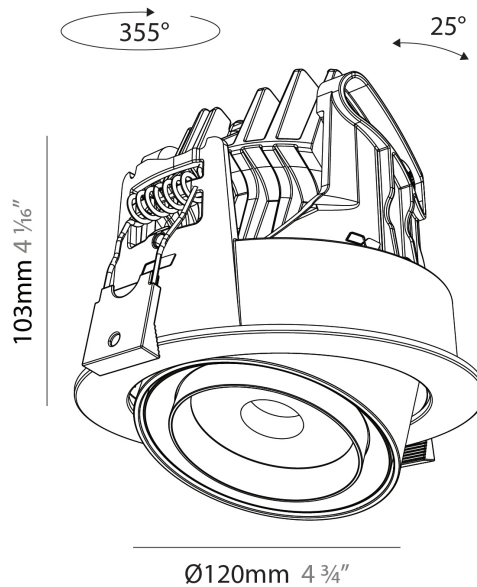

GENERAL

Series: Centriq
Subseries: Centriq Round Flex Adjustable
Brand: Prolicht
Division: Architectural
Mounting Type: Recessed
Mounting Location: Ceiling
Subcategory: Spots

PHYSICAL

Shape: Cylinder
Diameter (mm): 120
Diameter (in): 4 ¾
Height (mm): 103
Height (in): 4 1/16
Min. Recessing Depth (mm): 120
Min. Recessing Depth (in): 4 ¾
Light Distribution: Adjustable / Direct
Weight (kg): 0.666
Fixture Finish: SSR / BKV / CWI / CRY / HAB / UFT / ITA / RUA / FTG / MYG / LOD / PUS / FRO / FUP / KIA / POP / BLS / SPG / MEY / GOH / GUM / CHC / COM / ABZ / JAG / OBR / MOS / ROR
Fixture Material: Aluminum
Cut-out Measurements: Dia. 112mm / 4 7/16"

ELECTRICAL

Lamp Type: LED (Zhaga Standard)
Input Wattage (W): 8.2
Total Output Wattage (W): 7.3
Dimming: Dali Dimming
Driver Included: No
Driver Location: Remote
Driver Type: Constant Current - Universal
Driver Class: Class 2
Input Voltage (V): 120 - 277
Constant Current (MA): 200

LED

Color Temperature (°K): 2700-6500 Tunable White
Max. Delivered Lumen (lm): 391 - 451
Nominal Lumen (lm): 576 - 664
CRI: >90 CRI
Lamp Life (hrs): 50000

OPTICAL

Beam Angle: 14 - 46
Adjustability: Rotational 350° / Tilt 25°

RATINGS AND CERTIFICATIONS

Certified By: CSA Certified to UL and CSA Standards
IP rating: IP20