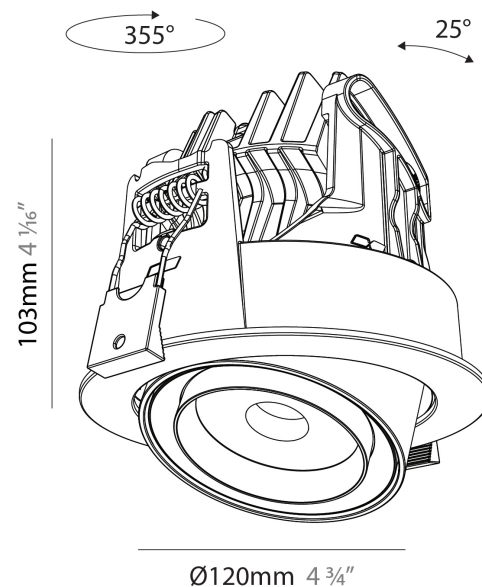

GENERAL

Series: Centriq
Subseries: Centriq Round Flex Adjustable
Brand: Prolicht
Division: Architectural
Mounting Type: Recessed
Mounting Location: Ceiling
Subcategory: Spots

PHYSICAL

Shape: Cylinder
Diameter (mm): 120
Diameter (in): 4 ¾
Height (mm): 105
Height (in): 4 1/8
Min. Recessing Depth (mm): 120
Min. Recessing Depth (in): 4 ¾
Light Distribution: Adjustable / Direct
Weight (kg): 0.666
Fixture Finish: SSR / BKV / CWI / CRY / HAB / UFT / ITA / RUA / FTG / MYG / LOD / PUS / FRO / FUP / KIA / POP / BLS / SPG / MEY / GOH / GUM / CHC / COM / ABZ / JAG / OBR / MOS / ROR
Fixture Material: Aluminum
Cut-out Measurements: Dia. 112mm / 4 7/16"

ELECTRICAL

Lamp Type: LED (Zhaga Standard)
Input Wattage (W): 20.5
Total Output Wattage (W): 18.1
Dimming: Tri-Mode (Non-Dimming and Phase Dimming (120Vac only) and 0-10V Dimming)
Driver Included: Yes
Driver Location: Recessed Housing
Driver Type: Constant Current - Universal
Driver Class: Class 2
Housing: ENCP 3
Input Voltage (V): 120 - 277
Constant Current (MA): 500

LED

Color Temperature (°K): 2700 / 3000 / 3500 / 4000
Max. Delivered Lumen (lm): 1201 / 1294 / 1346 / 1373
Nominal Lumen (lm): 1668 / 1797 / 1869 / 1907
CRI: >90 CRI
Lamp Life (hrs): 50000

OPTICAL

Beam Angle: 18 - 46
Adjustability: Rotational 350° / Tilt 25°

RATINGS AND CERTIFICATIONS

Certified By: CSA Certified to UL and CSA Standards
IP rating: IP20