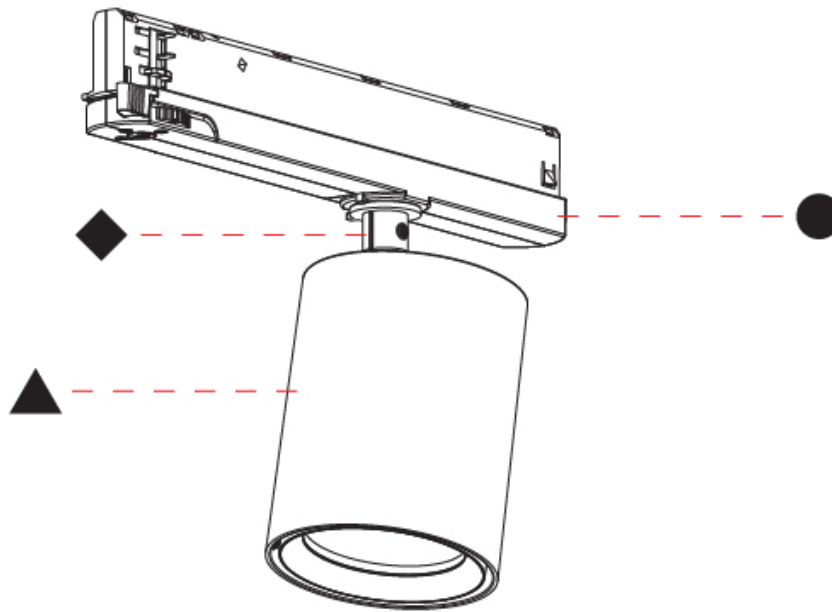

CENTRIQ IN TRACK

A3T218-

PROJECT _____

TYPE _____

SPECIFIER _____

QUANTITY _____

DATE _____

A