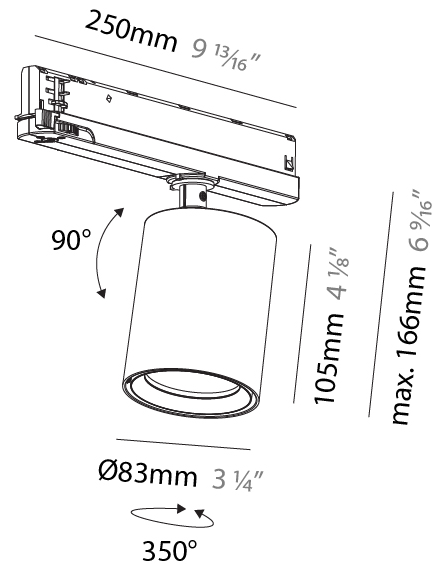

GENERAL

Series: Centriq
Subseries: Centriq In
Brand: Prolicht
Division: Architectural
Mounting Type: Track
Mounting Location: Ceiling
Subcategory: Spots

PHYSICAL

Shape: Cylinder
Diameter (mm): 83
Diameter (in): 3 1/4
Length (mm): 250
Length (in): 9 13/16
Height (mm): 166
Height (in): 6 9/16
Light Distribution: Adjustable / Direct
Weight (kg): 0.87
Fixture Finish: SSR / BKV / CWI / CRY / HAB / UFT / ITA / RUA / FTG / MYG / LOD / PUS / FRO / FUP / KIA / POP / BLS / SPG / MEY / GOH / GUM / CHC / COM / ABZ / JAG / OBR / MOS / ROR
Holder Finish: WHI / BLK
Accent Finish: SSR / BKV / CWI / CRY / HAB / LAG / UFT / ITA / RUA / RUR / MIC / FTG / MYG / TWT / LOD / PUS / FRO / FUP / KIA / POP / BLS / SPG / MEY / GOH / GUM / CHC / COM / ABZ / JAG
Fixture Material: Aluminum

ELECTRICAL

Lamp Type: LED (Zhaga Standard)
Input Wattage (W): 36.2
Total Output Wattage (W): 32.7
Dimming: Non-Dimmable / 0-10V Dimming
Driver Included: Yes
Driver Location: Integrated
Driver Type: Constant Current - 120Vac
Driver Class: Class 2
Input Voltage (V): 120

LED

Number of LEDs: 1
Color Temperature (°K): 2700 / 3000 / 3500 / 4000
Max. Delivered Lumen (lm): 2916 / 3037 / 3166 / 3320
Nominal Lumen (lm): 3471 / 3615 / 3769 / 3952
CRI: >90 CRI
Lamp Life (hrs): 50000

OPTICAL

Reflector°: 20 / 32 / 54
Adjustability: Rotational 350°; Tilt 90°

RATINGS AND CERTIFICATIONS

Certified By: CSA Certified to UL and CSA Standards
IP rating: IP20