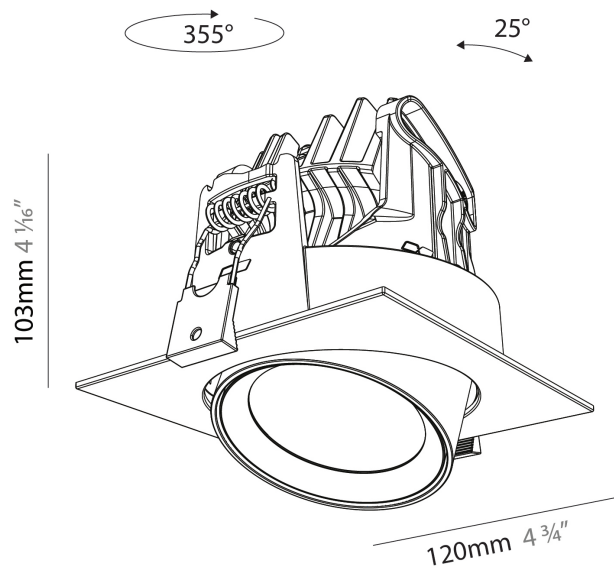

GENERAL

Series: Centriq
Subseries: Centriq Square Adjustable
Brand: Prolicht
Division: Architectural
Mounting Type: Recessed
Mounting Location: Ceiling
Subcategory: Spots

PHYSICAL

Shape: Cylinder
Diameter (mm): 120
Diameter (in): 4 3/4
Length (mm): 120
Length (in): 4 3/4
Height (mm): 105
Height (in): 4 1/8
Min. Recessing Depth (mm): 120
Min. Recessing Depth (in): 4 3/4
Light Distribution: Adjustable / Direct
Weight (kg): 0.665
Diffuser: Lens Pack - No Lens / Opal / Linear Spread Lens / Honeycomb / Spread Lens
Fixture Finish: SSR / BKV / CWI / CRY / HAB / UFT / ITA / RUA / FTG / MYG / LOD / PUS / FRO / FUP / KIA / POP / BLS / SPG / MEY / GOH / GUM / CHC / COM / ABZ / JAG / OBR / MOS / ROR
Fixture Material: Aluminum
Cut-out Measurements: Dia. 112mm / 4 7/16"

ELECTRICAL

Lamp Type: LED (Zhaga Standard)
Input Wattage (W): 27.4
Total Output Wattage (W): 24.6
Dimming: Dali Dimming
Driver Included: No
Driver Location: Remote
Driver Type: Constant Current - Universal
Driver Class: Class 2
Input Voltage (V): 120 - 277
Constant Current (MA): 700

LED

Color Temperature (°K): 2700-6500 Tunable White
Max. Delivered Lumen (lm): 2058 - 2329
Nominal Lumen (lm): 2497 - 2827
CRI: >90 CRI
Lamp Life (hrs): 50000

OPTICAL

Reflector°: 24 / 34 / 54
Adjustability: Rotational 350° / Tilt 25°

RATINGS AND CERTIFICATIONS

Certified By: CSA Certified to UL and CSA Standards
IP rating: IP20