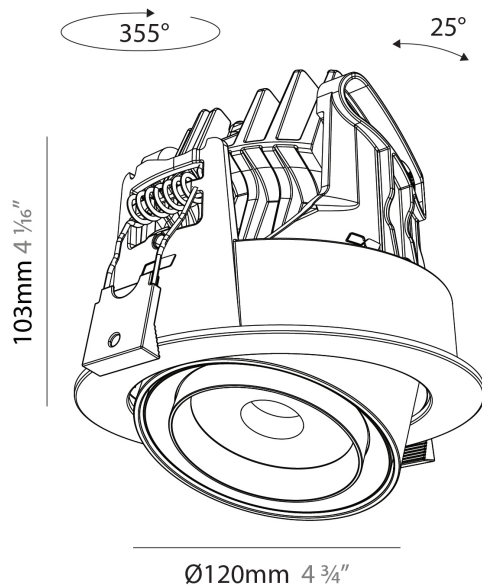

GENERAL

Series: Centriq
Subseries: Centriq Round Flex Adjustable
Brand: Prolicht
Division: Architectural
Mounting Type: Recessed
Mounting Location: Ceiling
Subcategory: Spots

PHYSICAL

Shape: Cylinder
Diameter (mm): 120
Diameter (in): 4 ¾
Height (mm): 105
Height (in): 4 ⅛
Min. Recessing Depth (mm): 120
Min. Recessing Depth (in): 4 ¾
Light Distribution: Adjustable / Direct
Weight (kg): 0.666
Fixture Finish: SSR / BKV / CWI / CRY / HAB / UFT / ITA / RUA / FTG / MYG / LOD / PUS / FRO / FUP / KIA / POP / BLS / SPG / MEY / GOH / GUM / CHC / COM / ABZ / JAG / OBR / MOS / ROR
Fixture Material: Aluminum
Cut-out Measurements: Dia. 112mm / 4 7/16"

ELECTRICAL

Lamp Type: LED (Zhaga Standard)
Input Wattage (W): 20.5
Total Output Wattage (W): 18.1
Dimming: Tri-Mode (Non-Dimming and Phase Dimming (120Vac only) and 0-10V Dimming)
Driver Included: Yes
Driver Location: Recessed Housing
Driver Type: Constant Current - Universal
Driver Class: Class 2
Housing: ENCP 3
Input Voltage (V): 120 - 277
Constant Current (MA): 500

LED

Color Temperature (°K): 2700 / 3000 / 3500 / 4000
Max. Delivered Lumen (lm): 1201 / 1294 / 1346 / 1373
Nominal Lumen (lm): 1668 / 1797 / 1869 / 1907
CRI: >90 CRI
Lamp Life (hrs): 50000

OPTICAL

Beam Angle: 18 - 46
Adjustability: Rotational 350° / Tilt 25°

RATINGS AND CERTIFICATIONS

Certified By: CSA Certified to UL and CSA Standards
IP rating: IP20