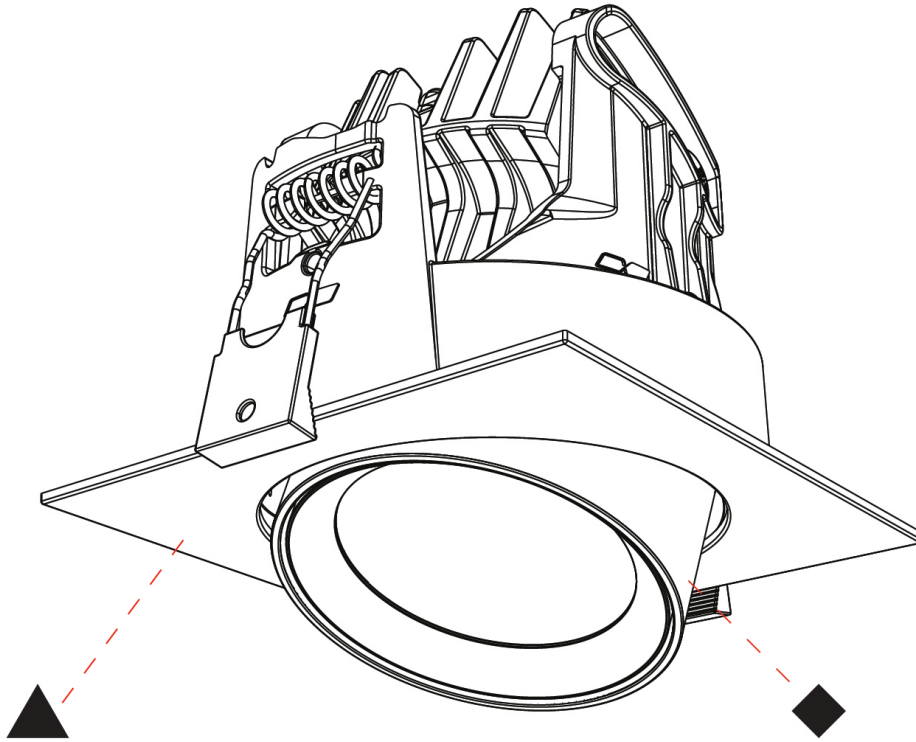

CENTRIQ SQUARE ADJUSTABLE RECESSED

A35985-

PROJECT	_____
TYPE	_____
SPECIFIER	_____
QUANTITY	_____
DATE	_____