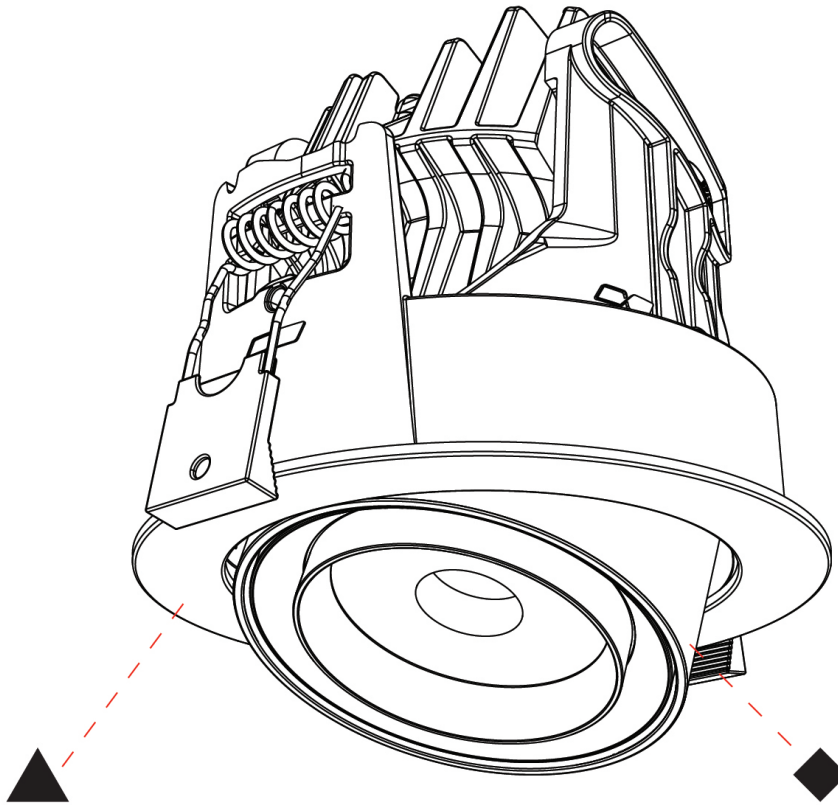

CENTRIQ ROUND FLEX ADJUSTABLE RECESSED

A35980-

PROJECT _____

TYPE _____

SPECIFIER _____

QUANTITY _____

DATE _____